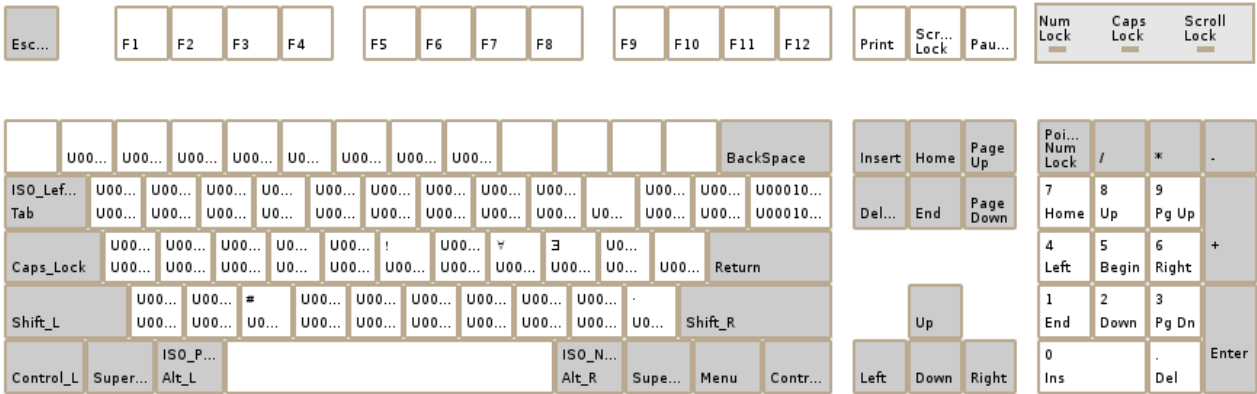

The onscreen keyboard layout:

That's this Avestan keyboard layout as shown below:

`	1	2	3	4	5	6	7	8	9	0	-	=	normal
	𐬀	𐬁	𐬂	𐬃	𐬄	𐬅	𐬆	𐬇					
	Q	W	E	R	T	Y	U	I	O	P	[]	Shift
	𐬈	𐬉	𐬊	𐬋	𐬌	𐬍	𐬎	𐬏	𐬐	𐬑	𐬒	𐬓	
	A	S	D	F	G	H	J	K	L	;	'	\	
	𐬔	𐬕	𐬖	𐬗	𐬘	𐬙	𐬚	𐬛	𐬜	𐬝	𐬞	𐬟	
	<	Z	X	C	V	B	N	M	,	.	/		
	𐬠	𐬡	𐬢	𐬣	𐬤	𐬥	𐬦	𐬧	𐬨	𐬩	𐬪	𐬫	