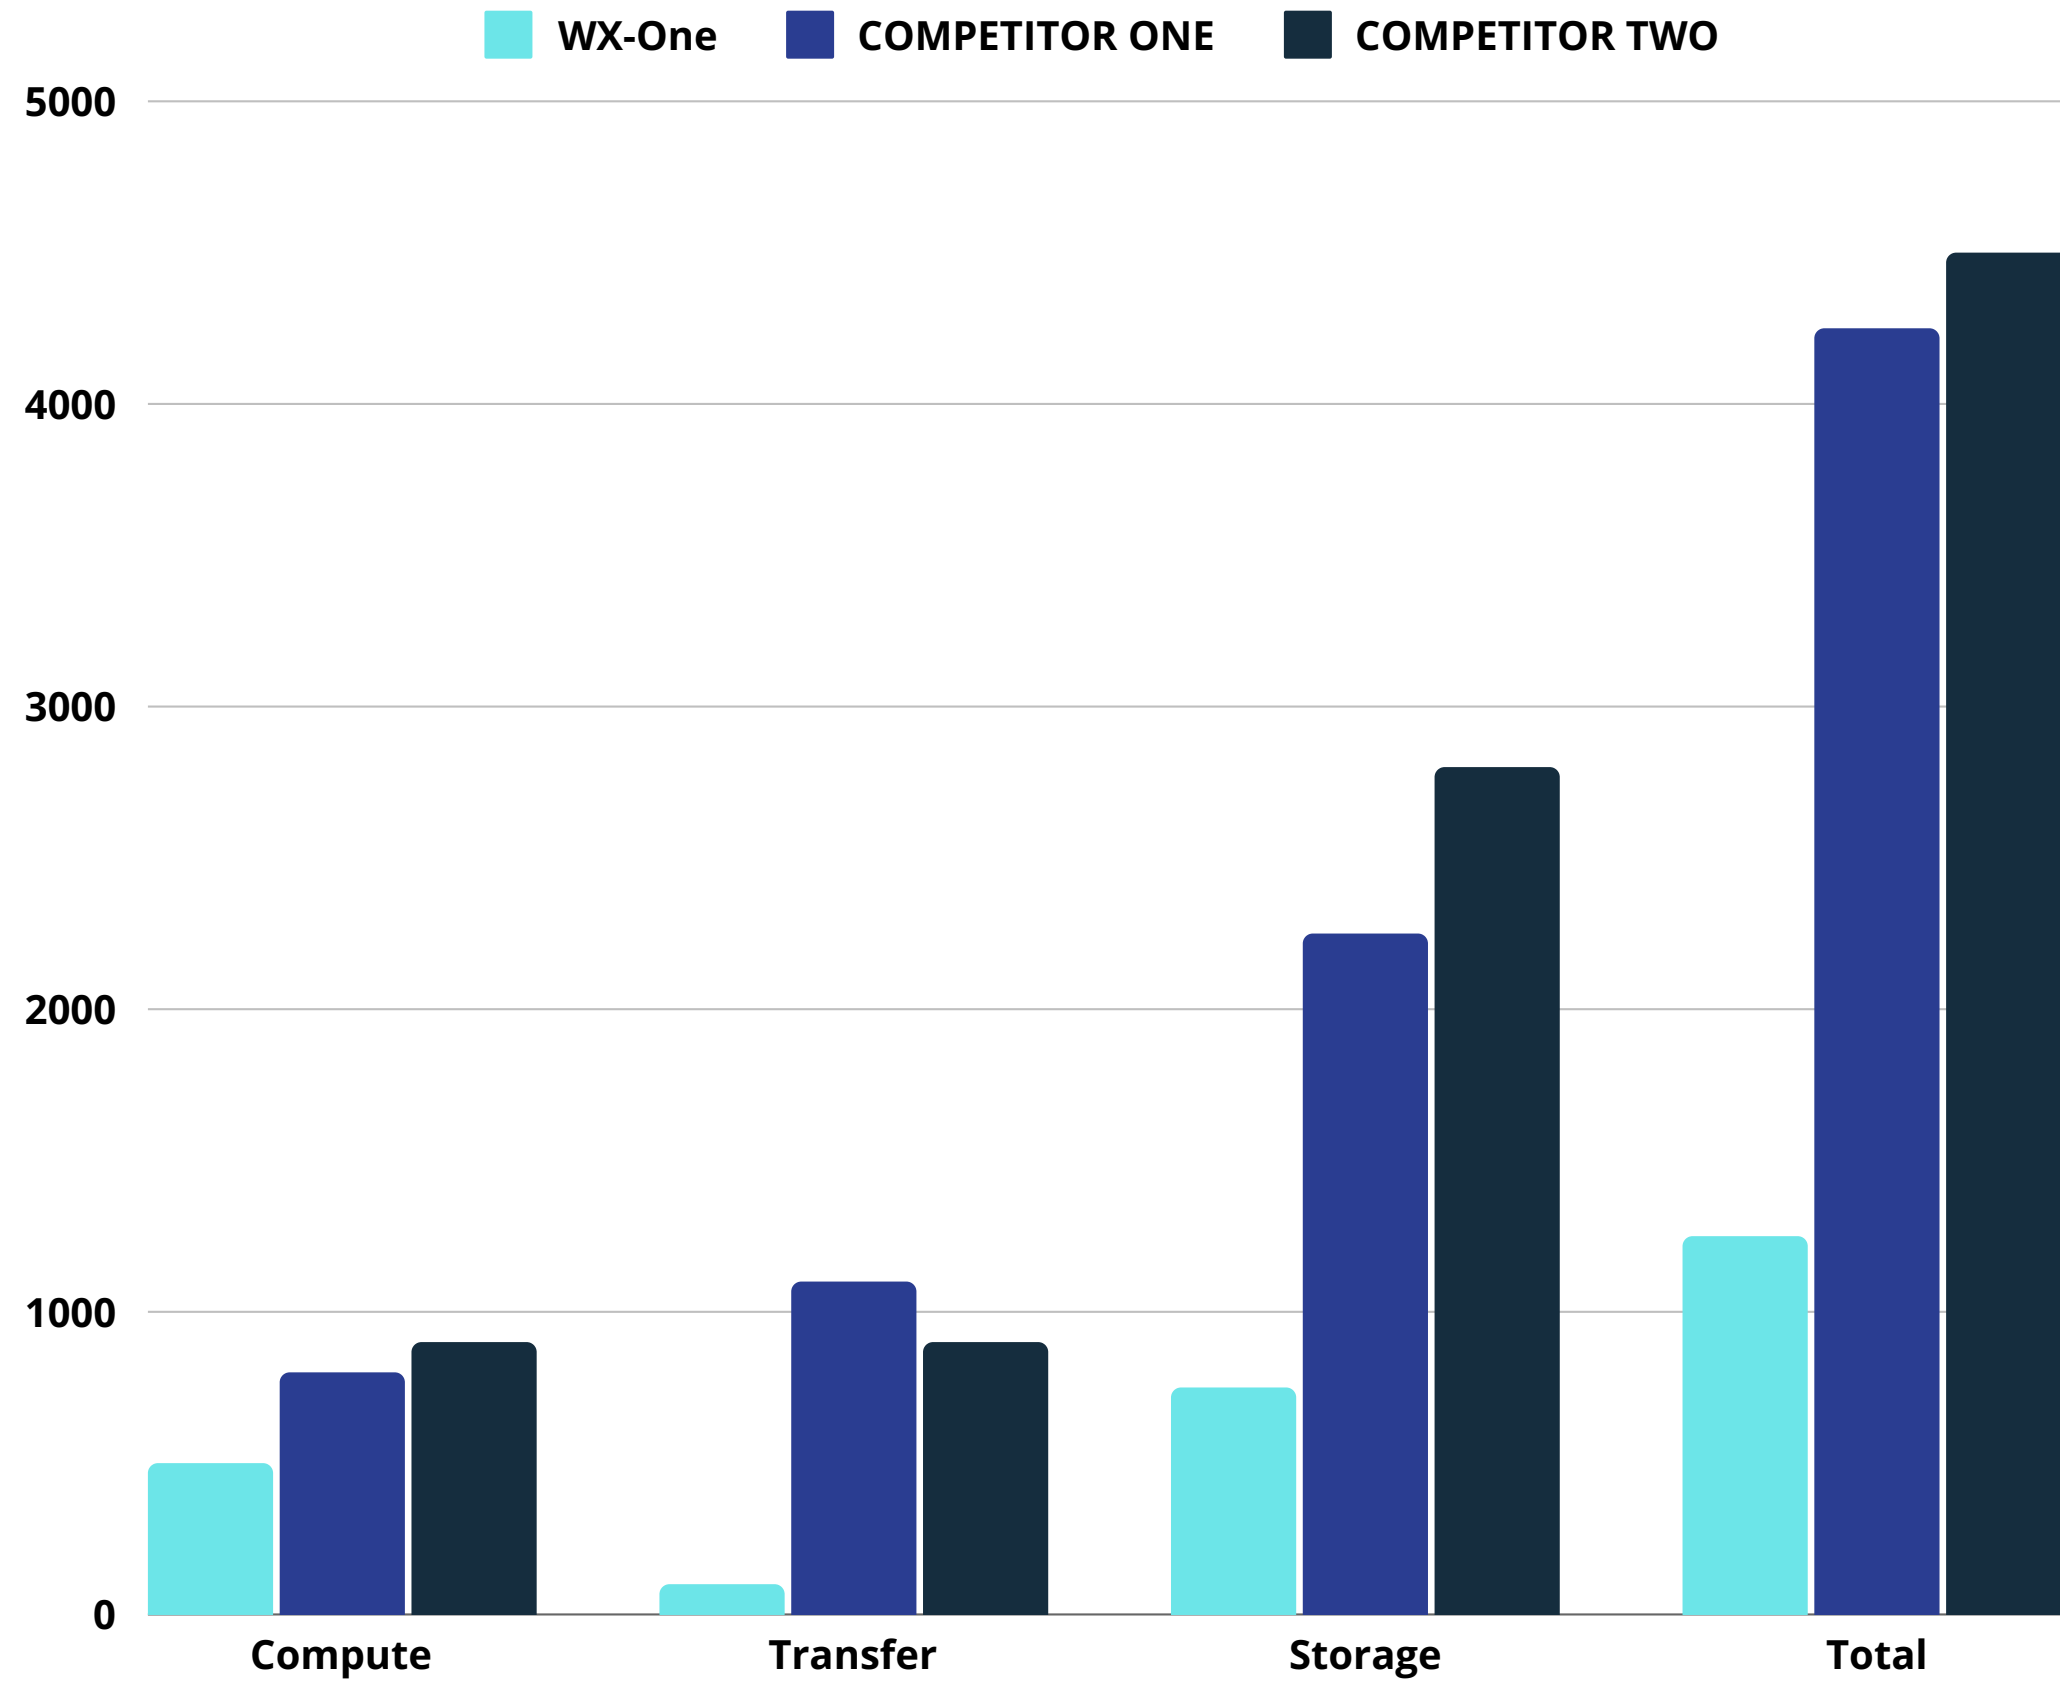

PRICE COMPARISON